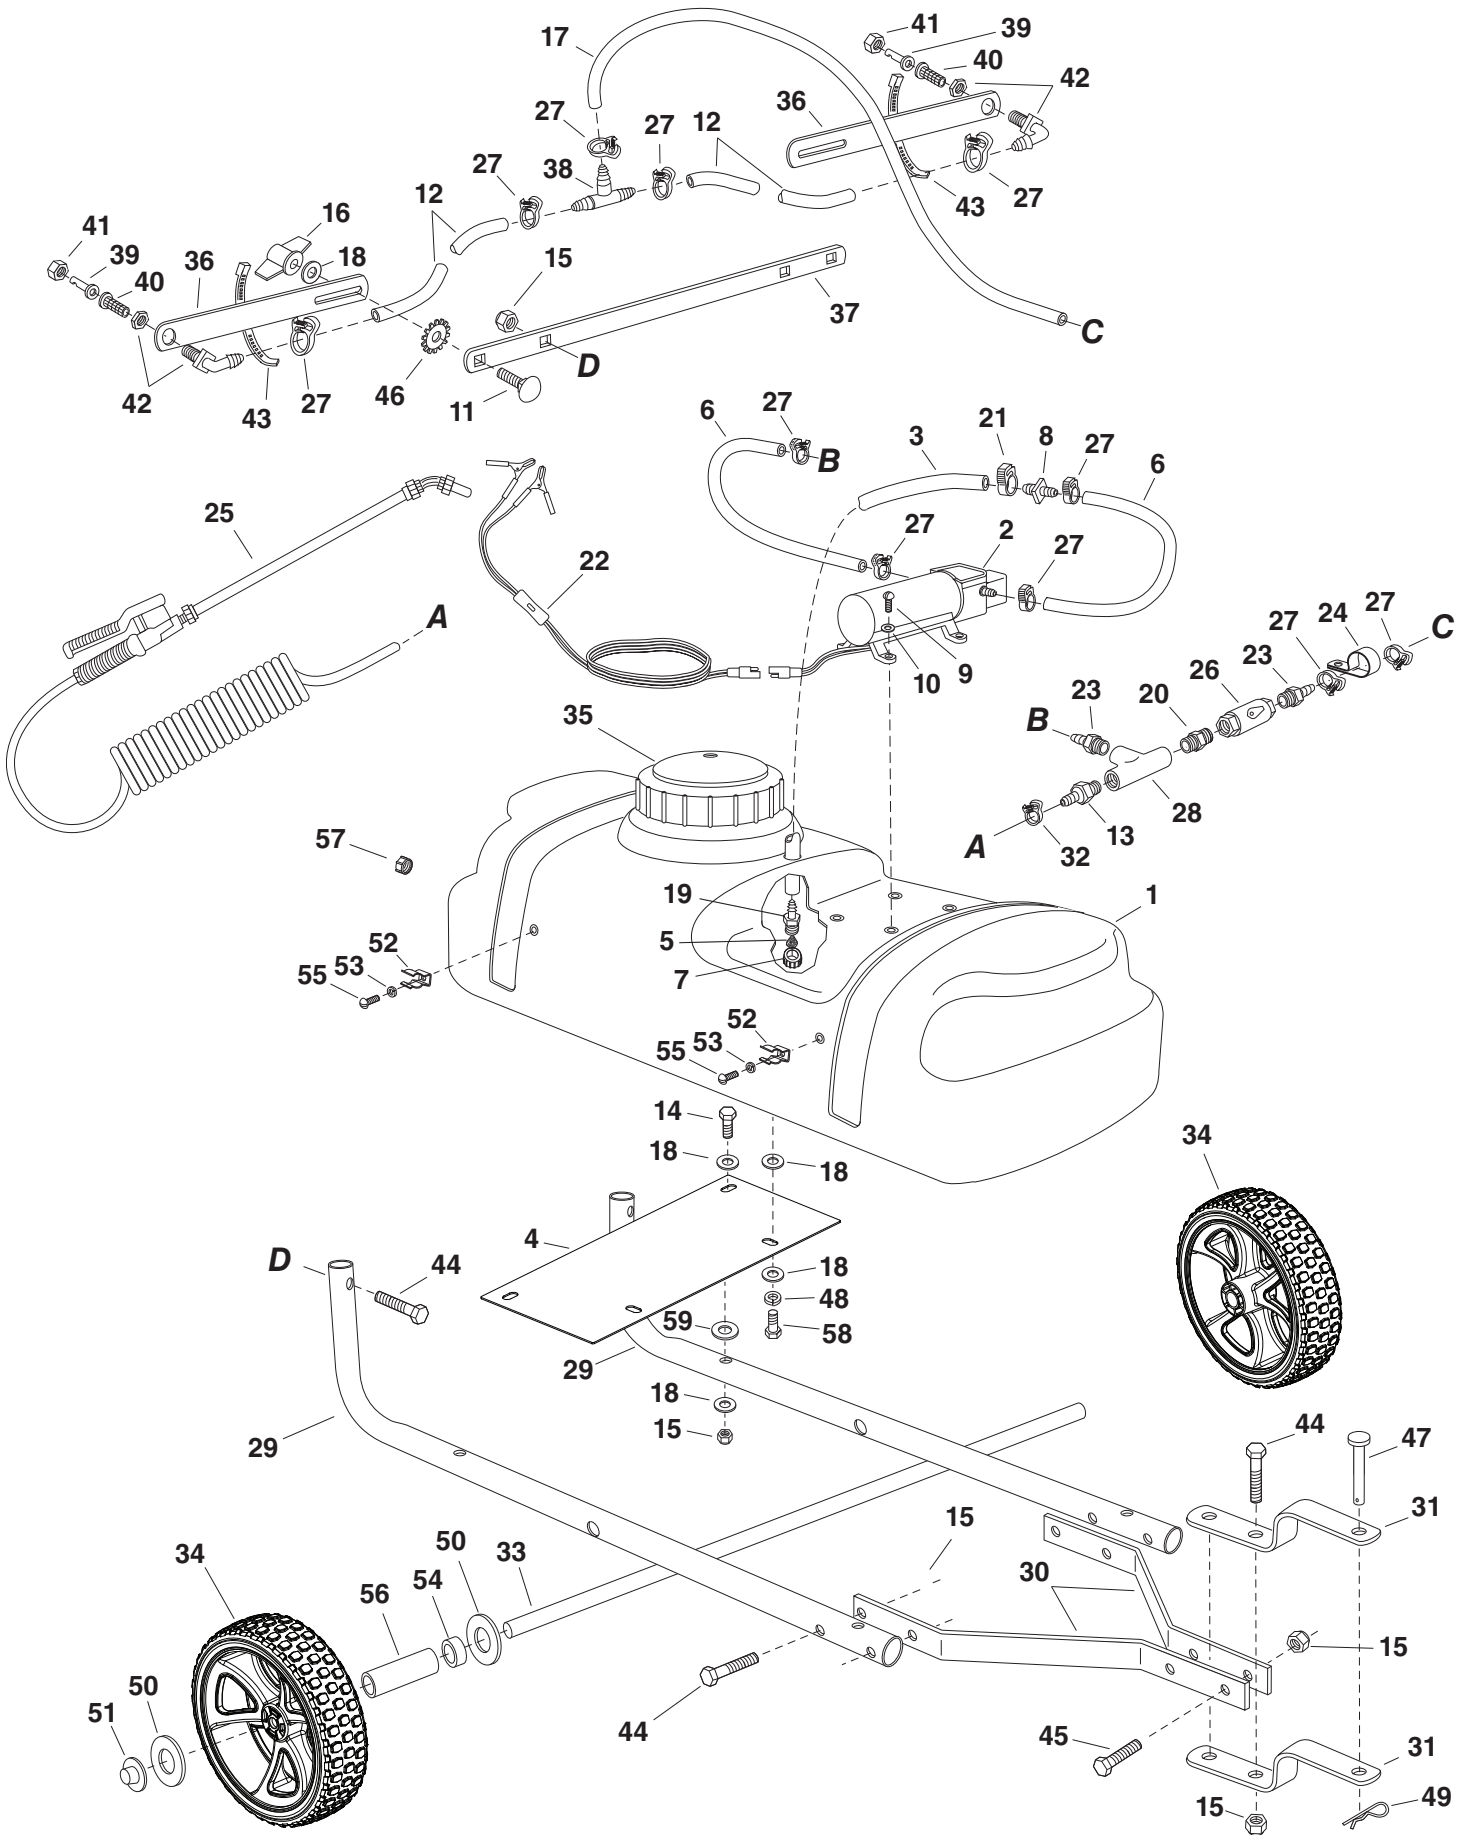

45-02926

45-02926

REF. NO.	PART NO.	QTY.	DESCRIPTION	REF. NO.	PART NO.	QTY.	DESCRIPTION
1	41667	1	Tank (15 Gal.)	31	23014	2	Hitch Bracket
2	42701	1	Pump and Motor	32	42767	1	Clamp, Coiled Hose
3	45022	1	Hose, 1/2" ID (14" Lg.)	33	24584	1	Axle, 1/2"
4	27778	2	Mounting Plate	34	41863	2	Wheel
5	45024	1	Strainer, Cap Type 1"	35	46700	1	Lid
6	47002	2	Hose, 3/8" ID (10" Lg.)	36	24122	2	Boom Bar
7	45032	1	Nut, Swivel 3/4" Garden Hose	37	24585	1	Bracket, Boom Mount
8	47005	1	Reducer, Hose Mender 1/2" x 3/8"	38	47394	1	Tee, Plastic 3/8" Hose
9	47078	4	Screw, Pan Hd. 10-24 x 3/4" Lg.	39	45028	2	Nozzle, SS Floodjet
10	43910	4	Washer, Flat #10 SAE	40	45029	2	Strainer, Screen Type
11	43682	2	Bolt, Carriage 5/16-18 x 1-1/4"	41	45037	2	Nut, Screen Body
12	47392	2	Hose, 3/8" ID (21" Lg.)	42	47396	2	Elbow, Plastic 11/16" Thd.
13	47414	1	Adapter, 1/4" NPT x 1/4" Barb	43	726-0178	2	Nylon Tie
14	43084	4	Bolt, Hex 5/16-18 x 1-3/4"	44	44180	8	Bolt, Hex 5/16-18 x 2"
15	47810	14	Nut, Hex 5/16-18 (Nylock)	45	43840	2	Bolt, Hex 5/16-18 x 1-1/4"
16	712-0421	2	Knob	46	44732	2	Washer, Tooth Lock 5/16"
17	47421	1	Hose, 3/8" ID (28" Lg.)	47	47623	1	Hitch Pin
18	43081	22	Washer, 5/16" Std. Wrt.	48	43086	8	Lock Washer, 5/16"
19	46276	1	Adapter, 3/4" GH x 1/2" Barb	49	43343	1	Pin, Hair Cotter #4 (1/8")
20	47411	1	Nipple (nylon) 1/4"	50	R19171616	4	Washer, 17/32" x 1"
21	45025	1	Clamp, 1/2"	51	44166	2	Hub Cap (1/2" Palnut)
22	42702	1	Wiring Harness	52	45180	2	Clip (Small), Spray Gun
23	47412	2	Adapter (nylon) 1/4" x 3/8"	53	736-0722	2	Lock Washer, #10
24	47413	1	Clamp, Conduit	54	27231	2	Spacer
25	65310	1	Spray Gun	55	46677	2	Screw, Phillips Hd. #10-24 x 3/8"
26	47416	1	Valve, Nylon 1/4"	56	46578	2	Spacer
27	41486	11	Clamp, 3/8" (Schedule-E)	57	48719	1	Drain Cap
28	47415	1	Tee, Nylon 1/4" NPT.	58	43182	8	Hex Bolt, 5/16-18 x 3/4"
29	48296	2	Frame Tube	59	736-0231	4	Washer, 0.344 x 1.125 x .12"
30	24860	2	Hitch Arm		28077	1	Owners Manual